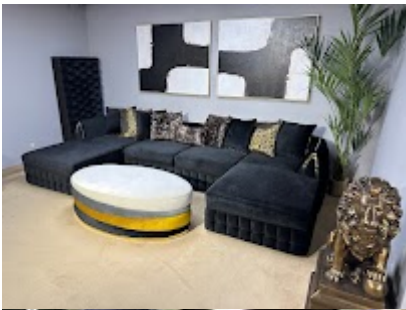

<https://www.google.com/maps/dir/?api=1&origin=33.726873709676,-117.84083746612&destination=Ornate+Home+Furniture+and+Mattress%2C+2235+N+Tustin+Ave%2C+Santa+Ana,+CA+92705&travelmode=walking&query=Twin+mattresses+for+kids+Anaheim>
Click below to open this location on Google Maps
[Open in Google Maps](#)

Google Maps Location

<https://www.google.com/maps/dir/?api=1&origin=33.814299980512,-117.90493911896&destination=Ornate+Home+Furniture+and+Mattress%2C+2235+N+Tustin+Ave%2C+Santa+Ana,+CA+92705&travelmode=transit&query=Outdoor+wicker+furniture+store+Santa+Ana>
Click below to open this location on Google Maps
[Open in Google Maps](#)

About Ornate Home Furniture and Mattress

<https://lh3.googleusercontent.com/place-photos/AL8-SNGrHKNfPFOOWDA_NIKSxeRH3bylt2K5peG5AN_mUX_YQGZalhJPVtD7-SpKcbRgrSLr9PKUd32LTp2mhQAxL7jNxzowENMhHc3WrYYxhOQYLMvG6vN6lw1aG1WCRXw203>